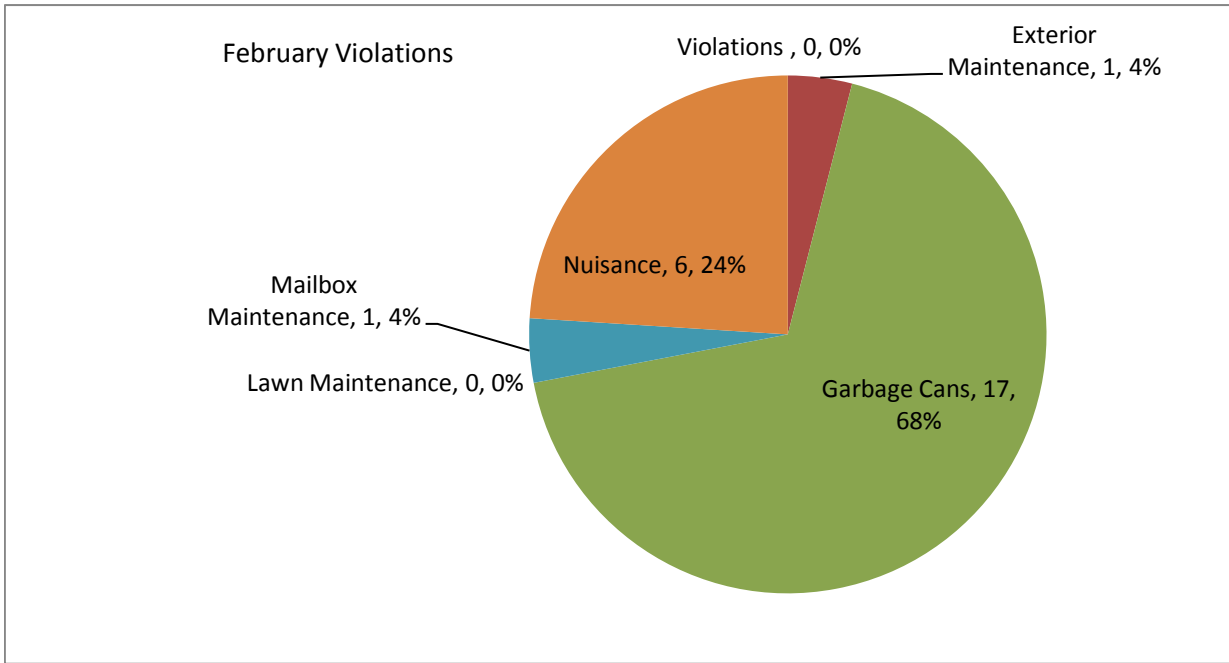

February Pie Chart Violations

Violations	February
Exterior Maintenance	1
Garbage Cans	17
Lawn Maintenance	0
Mailbox Maintenance	1
Nuisance	6

February Pie Chart Violations