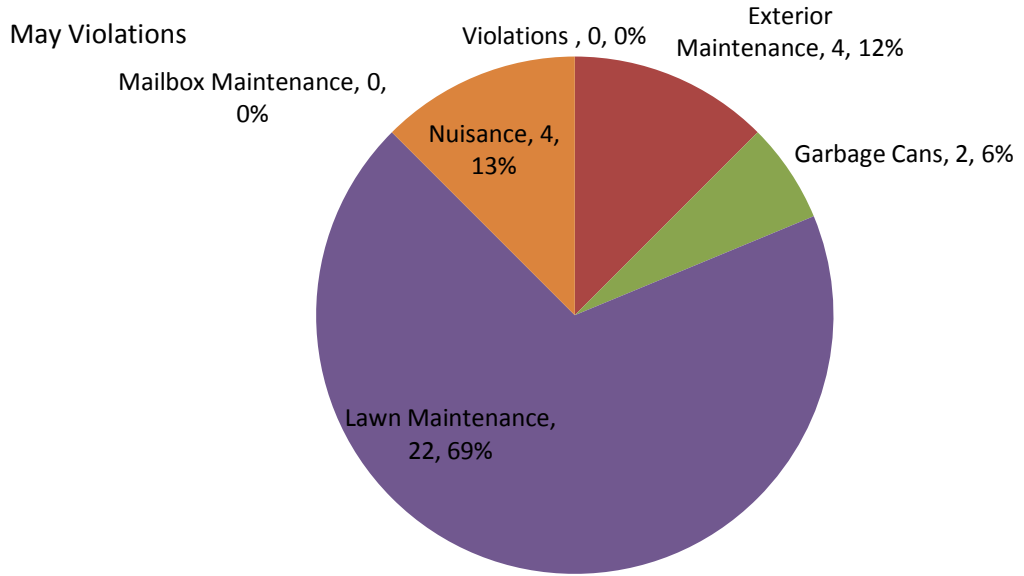

May Pie Chart Violations

Violations	May
Exterior Maintenance	4
Garbage Cans	2
Lawn Maintenance	22
Mailbox Maintenance	0
Nuisance	4
Trailers	3
ARC	2
Parking	0
Signs	0

May Pie Chart Violations